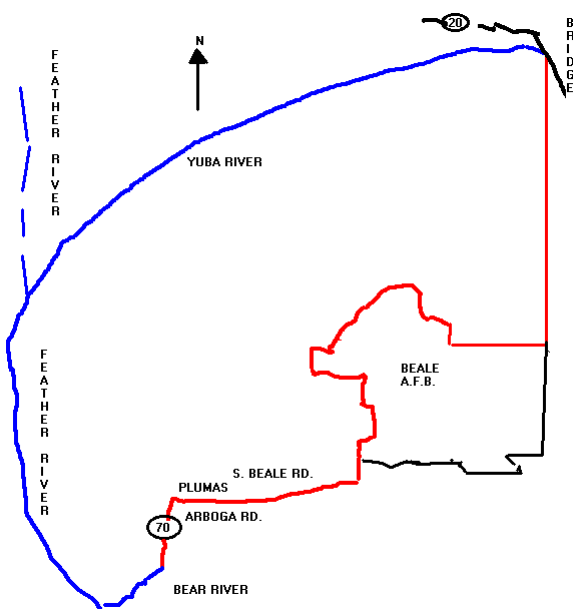

DISTRICT 2 LITTLE LEAGUE BASEBALL

Tommie McKinney
District 2, Administrator
1541 Jones Road
Yuba City, Ca. 95991
Telephone (530) 673-7610

LITTLE LEAGUES
Beale South Sutter
Sutter Area Live Oak
Marysville Olivehurst/Linda
West Side Peach Bowl
Sutter Buttes Wheatland
North Yuba Colusa

OLIVEHURST-LINDA LITTLE LEAGUE BOUNDARIES

[view map](#)

NORTH

From the Feather River-Yuba River intersect east to the Highway 20 Bridge at the Yuba River crossing,

EAST

From the Highway 20 bridge at the Yuba River due south to the north east boundary of Beale A.F.B. proper extending to the west then south along Beale A.F.B. to South Beale Road.

SOUTH

From the intersect of the southwest corner of Beale A.F.B. to South Beale Road extending to Plumas Arboga Road at Highway 70. South from that point to the intersect Bear River and Feather River.

WEST

From the intersection of the Bear River and Feather River north to the intersection of the Yuba River.

Date _____

District Administrator

President Olivehurst/Linda

President Wheatland

President South Sutter