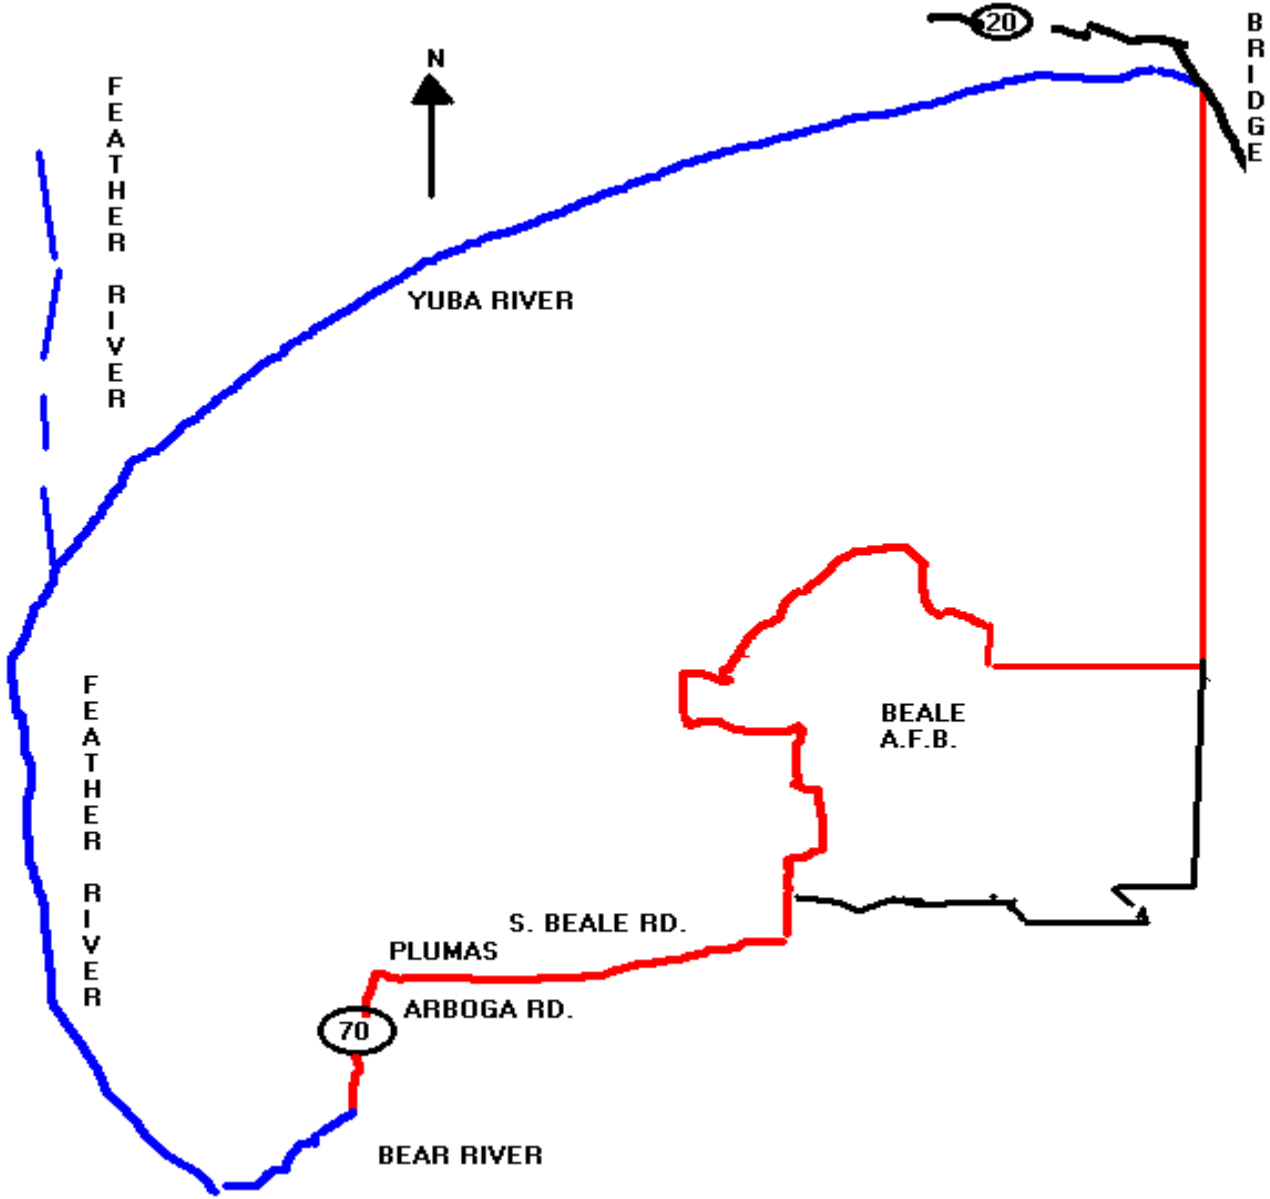

OLIVEHURST-LINDA LITTLE LEAGUE BOUNDARIES

[view map](#)

NORTH

From the Feather River-Yuba River intersect east to the Highway 20 Bridge at the Yuba River crossing,

EAST

From the Highway 20 bridge at the Yuba River due south to the north east boundary of Beale A.F.B. proper extending to the west then south along Beale A.F.B. to South Beale Road.

SOUTH

From the intersect of the southwest corner of Beale A.F.B. to South Beale Road extending to Plumas Arboga Road at Highway 70. South from that point to the intersect Bear River and Feather River.

WEST

From the intersection of the Bear River and Feather River north to the intersection of the Yuba River.

Date _____

District Administrator

President Olivehurst/Linda

President Wheatland

President South Sutter

President Beale

OLIVEHURST/LINDA LITTLE LEAGUE 4050206

[close window](#)