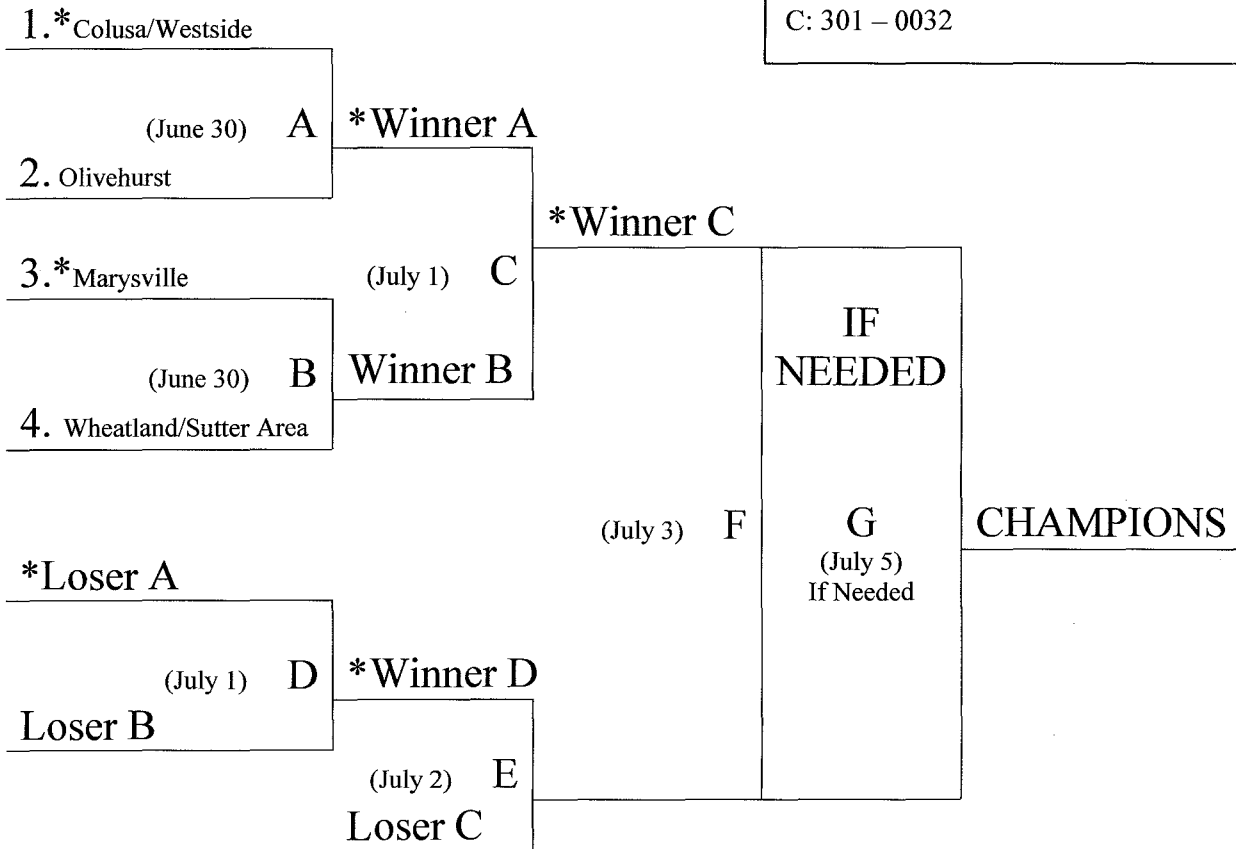

# SENIOR SOFTBALL ALL-STAR TOURNAMENT

All games are played at: **Wheatland Tom Abe Field**

First game begins at **6:00 PM**      Second game begins at **8:00 PM**      Single games begin at **7:00 PM**  
 1<sup>st</sup> game listed is the early game

\* Indicates the team in the 1<sup>st</sup> base dugout

<b>District Administrator</b>	<b>Tommie McKinney</b>
<b>Tournament Director</b>	<b>Pam Derby</b>
H:	
C: 237 – 6667	
<b>Scorekeeper:</b>	<b>Gena Alexander</b>
H: 633 – 0891	
C: 301 – 0032	

<u>DATE</u>	<u>GAME</u>
June 30	A & B
July 1	D & C
July 2	E
July 3	F
July 5	G (If Needed)

Sectional tournament to be hosted by District 1