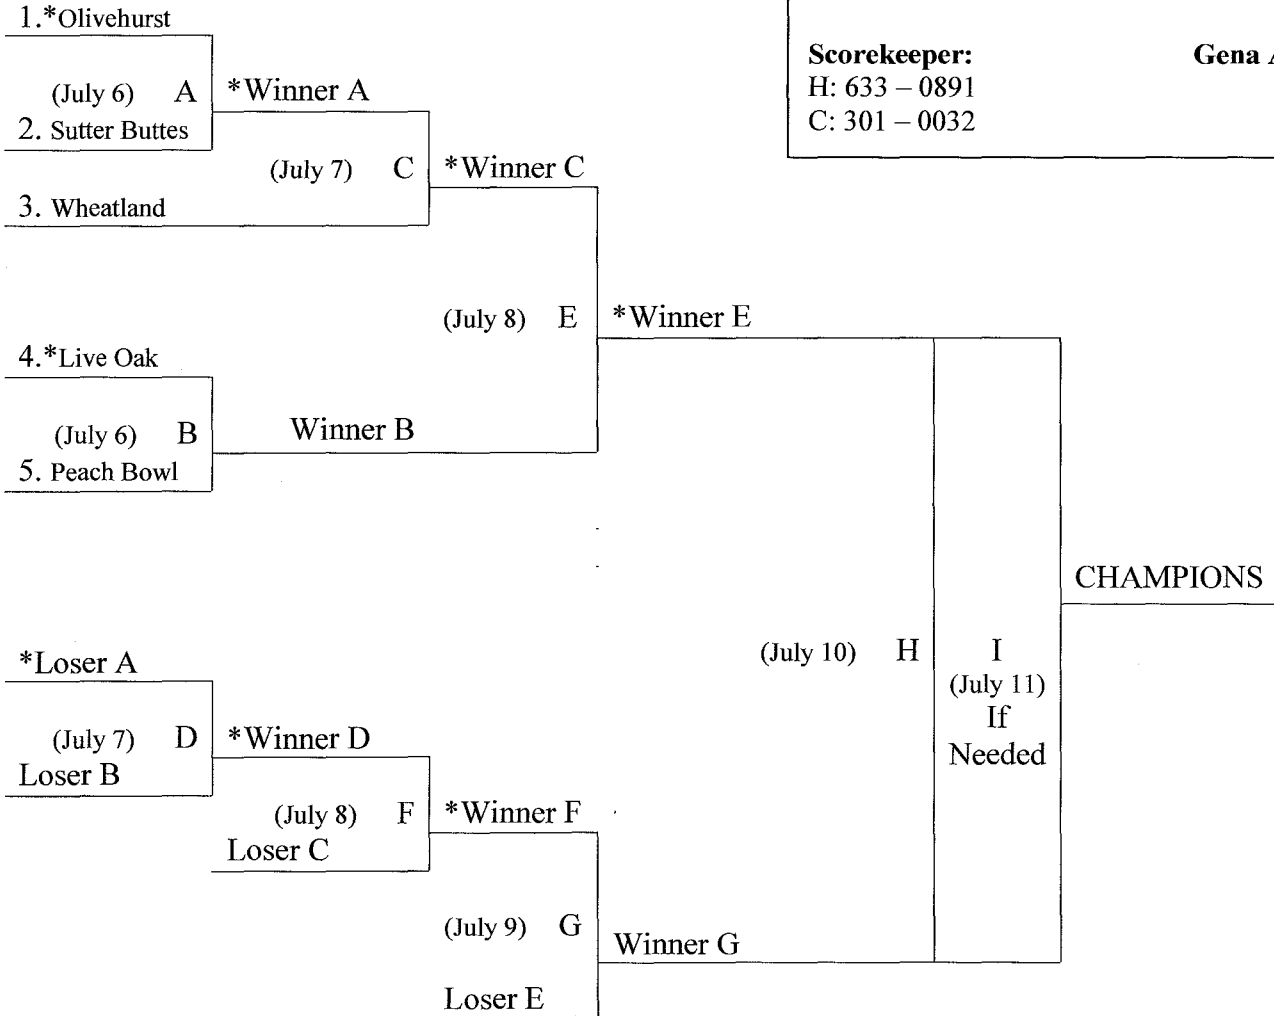

JUNIOR SOFTBALL ALL-STAR TOURNAMENT

All games are played at: **Wheatland Tom Abe Field**

First game begins at **6:00 PM** Second game begins at **8:00 PM** Single games begin at **7:00 PM**
 1st game listed is the early game

* Indicates the team in the 1st base dugout

District Administrator	Tommie McKinney
Tournament Director	Pam Derby
H:	
C: 237 - 6667	
Scorekeeper:	Gena Alexander
H: 633 - 0891	
C: 301 - 0032	

Sectional tournament to be hosted by District 2
 at Wheatland Little League

<u>DATE</u>	<u>GAME</u>
July 6	A & B
July 7	C & D
July 8	F & E
July 9	G
July 10	H
July 11	I (If Needed)