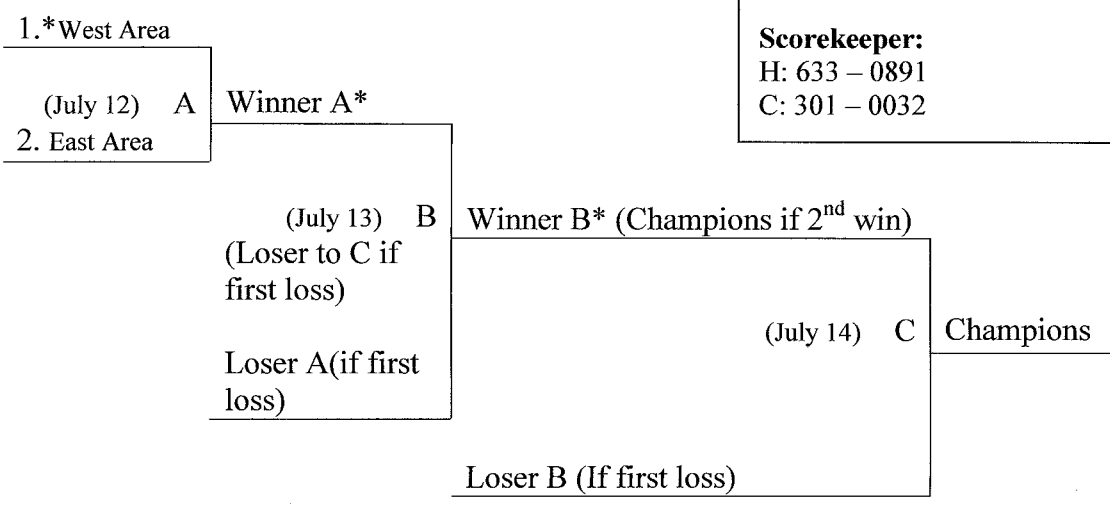

JUNIOR SOFTBALL ALL-STAR TOURNAMENT

All games are played at: **Wheatland Tom Abe Field**

All games begin at **7:00 PM.**

* Indicates the team in the 1st base dugout

District Administrator	Tommie McKinney
Tournament Director	Pam Derby
H:	
C: 237 – 6667	
Scorekeeper:	Gena Alexander
H: 633 – 0891	
C: 301 – 0032	

<u>DATE</u>	<u>GAME</u>
July 12	A
July 13	B
July 14	C (If Needed)

Sectional tournament to be hosted by District 2 at Wheatland Little League

If both teams come into this bracket with one loss it will be one game bracket with the winner our Champion for District 2 and they will go on to sectionals.

If both teams come into this bracket with no losses it will be a two team double elimination bracket with the winner our Champion for District 2 and they will go on to sectionals.

If one team comes into this bracket with (1) loss the bracket will continue until one team has 2 losses and the winner will be our Champion for District 2 and they will go on to sectionals.