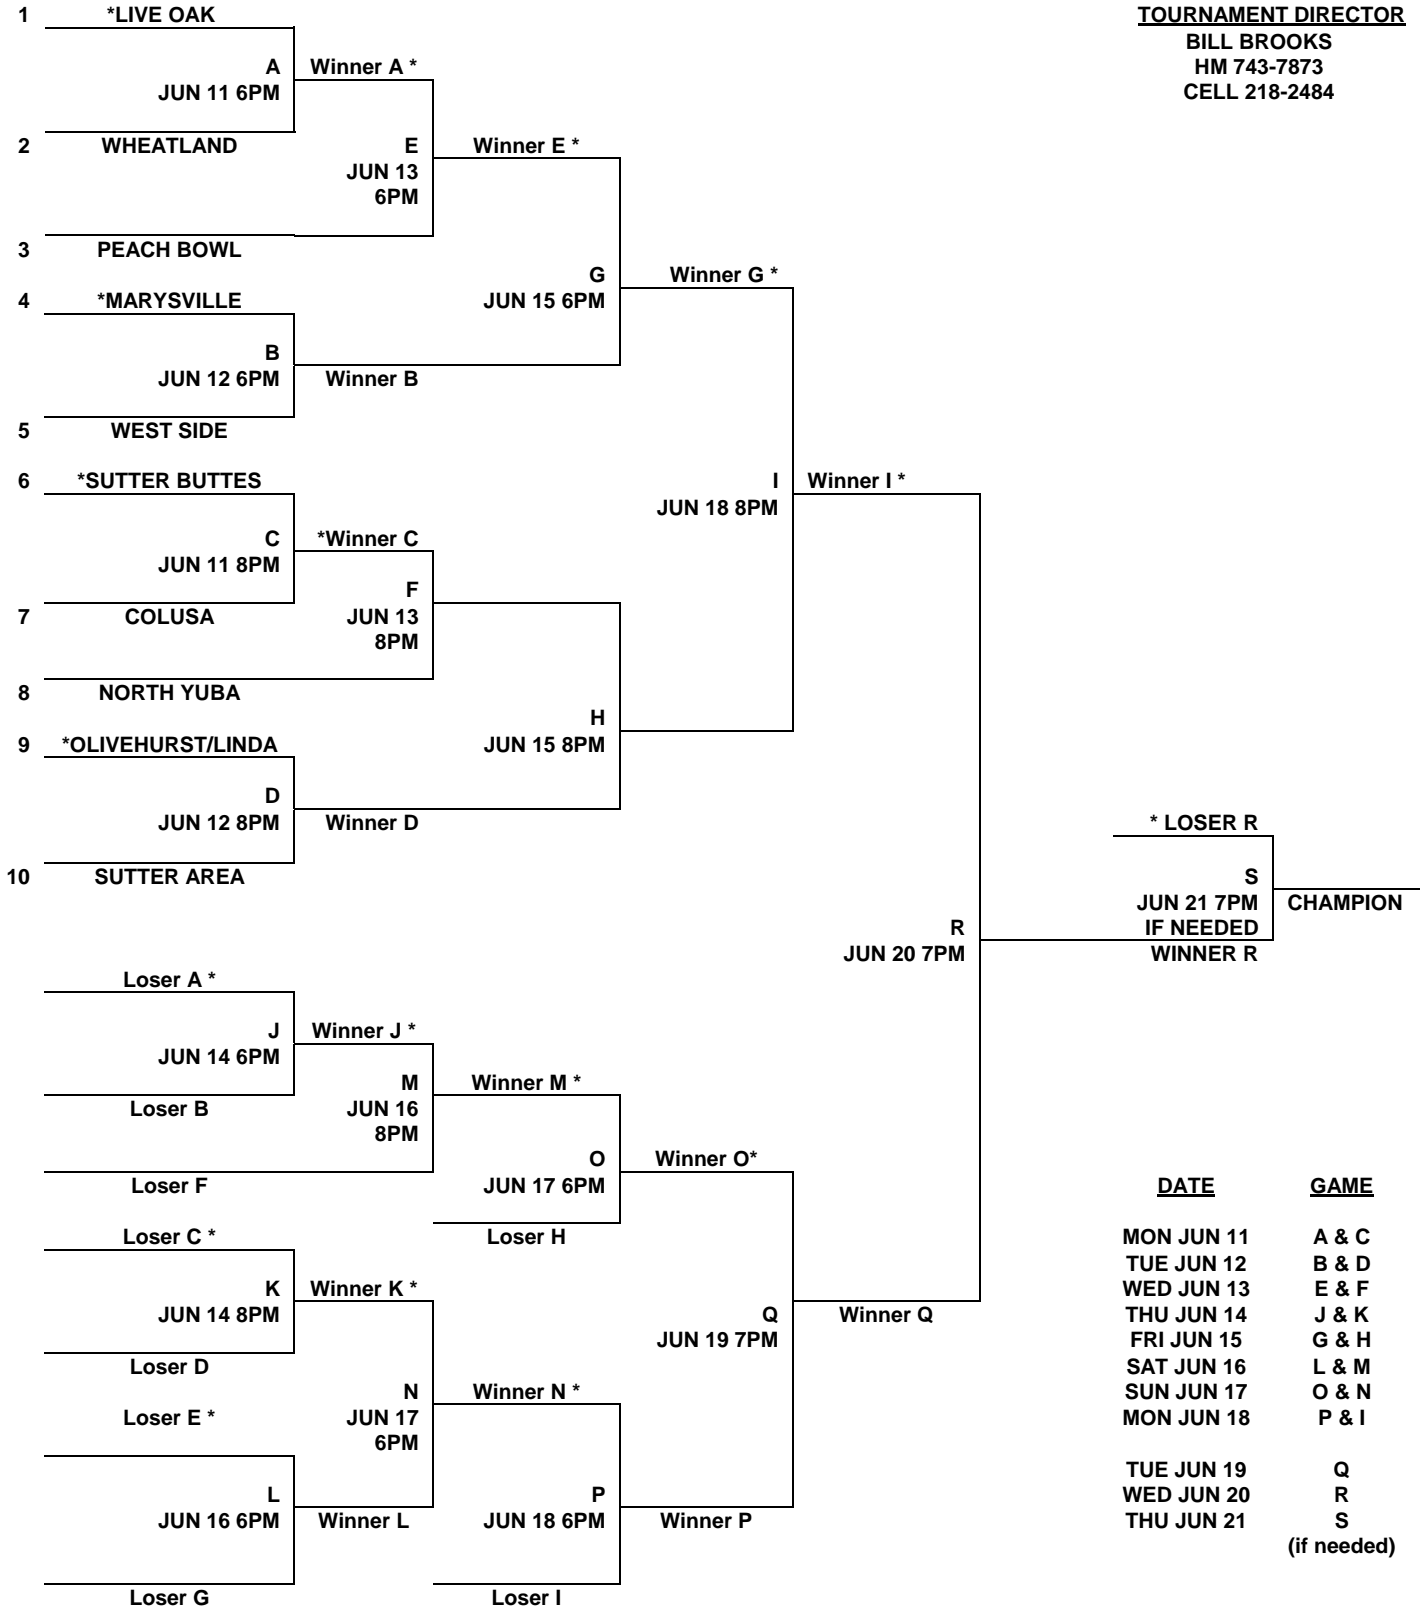

CALIFORNIA DISTRICT 2 LITTLE LEAGUE ONLINE

2007 Major Softball Tournament of Champions Bracket

All Games Player at: Marysville Little League – Earl Yorton Field

First Game – 6:00PM

Second Game -- 8:00pm

Single Game – 7:00pm

* Team in 1st base dugout

1st game listed - early game

TOURNAMENT DIRECTOR

BILL BROOKS
HM 743-7873
CELL 218-2484

DATE	GAME
MON JUN 11	A & C
TUE JUN 12	B & D
WED JUN 13	E & F
THU JUN 14	J & K
FRI JUN 15	G & H
SAT JUN 16	L & M
SUN JUN 17	O & N
MON JUN 18	P & I
TUE JUN 19	Q
WED JUN 20	R
THU JUN 21	S

(if needed)